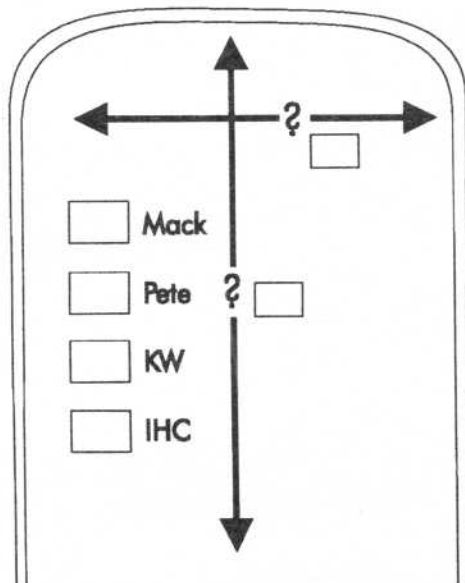

# U-BOLT CHART

## Round

## Square

### ROD SIZE

- 3/8"
- 7/16"
- 1/2"
- 9/16"
- 5/8"
- 3/4"
- 7/8"
- 1"
- 1 1/8"
- 1 1/4"

- Mack
- Pete
- KW
- IHC

Must have:  
 Rod Size  
 Shape  
 Length  
 Width