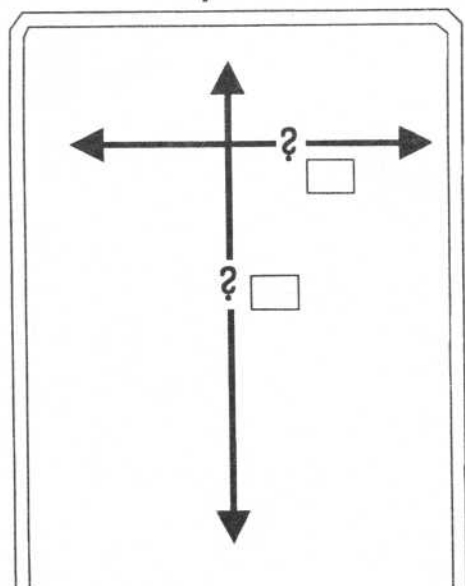

# U-BOLT CHART

## Round

## Square

### ROD SIZE

- 3/8"
- 7/16"
- 1/2"
- 9/16"
- 5/8"
- 3/4"
- 7/8"
- 1"
- 1 1/8"
- 1 1/4"

- Mack
- Pete
- KW
- IHC

Must have:  
 Rod Size  
 Shape  
 Length  
 Width