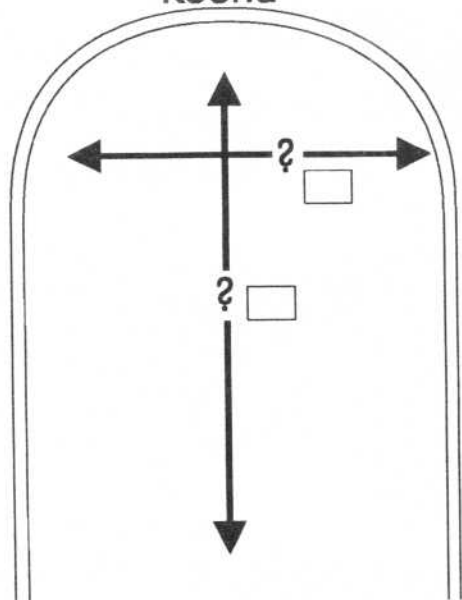

# U-BOLT CHART

## Round

## Square

### ROD SIZE

- 3/8"
- 7/16"
- 1/2"
- 9/16"
- 5/8"
- 3/4"
- 7/8"
- 1"
- 1 1/8"
- 1 1/4"

- Mack
- Pete
- KW
- IHC

Must have:  
 Rod Size  
 Shape  
 Length  
 Width